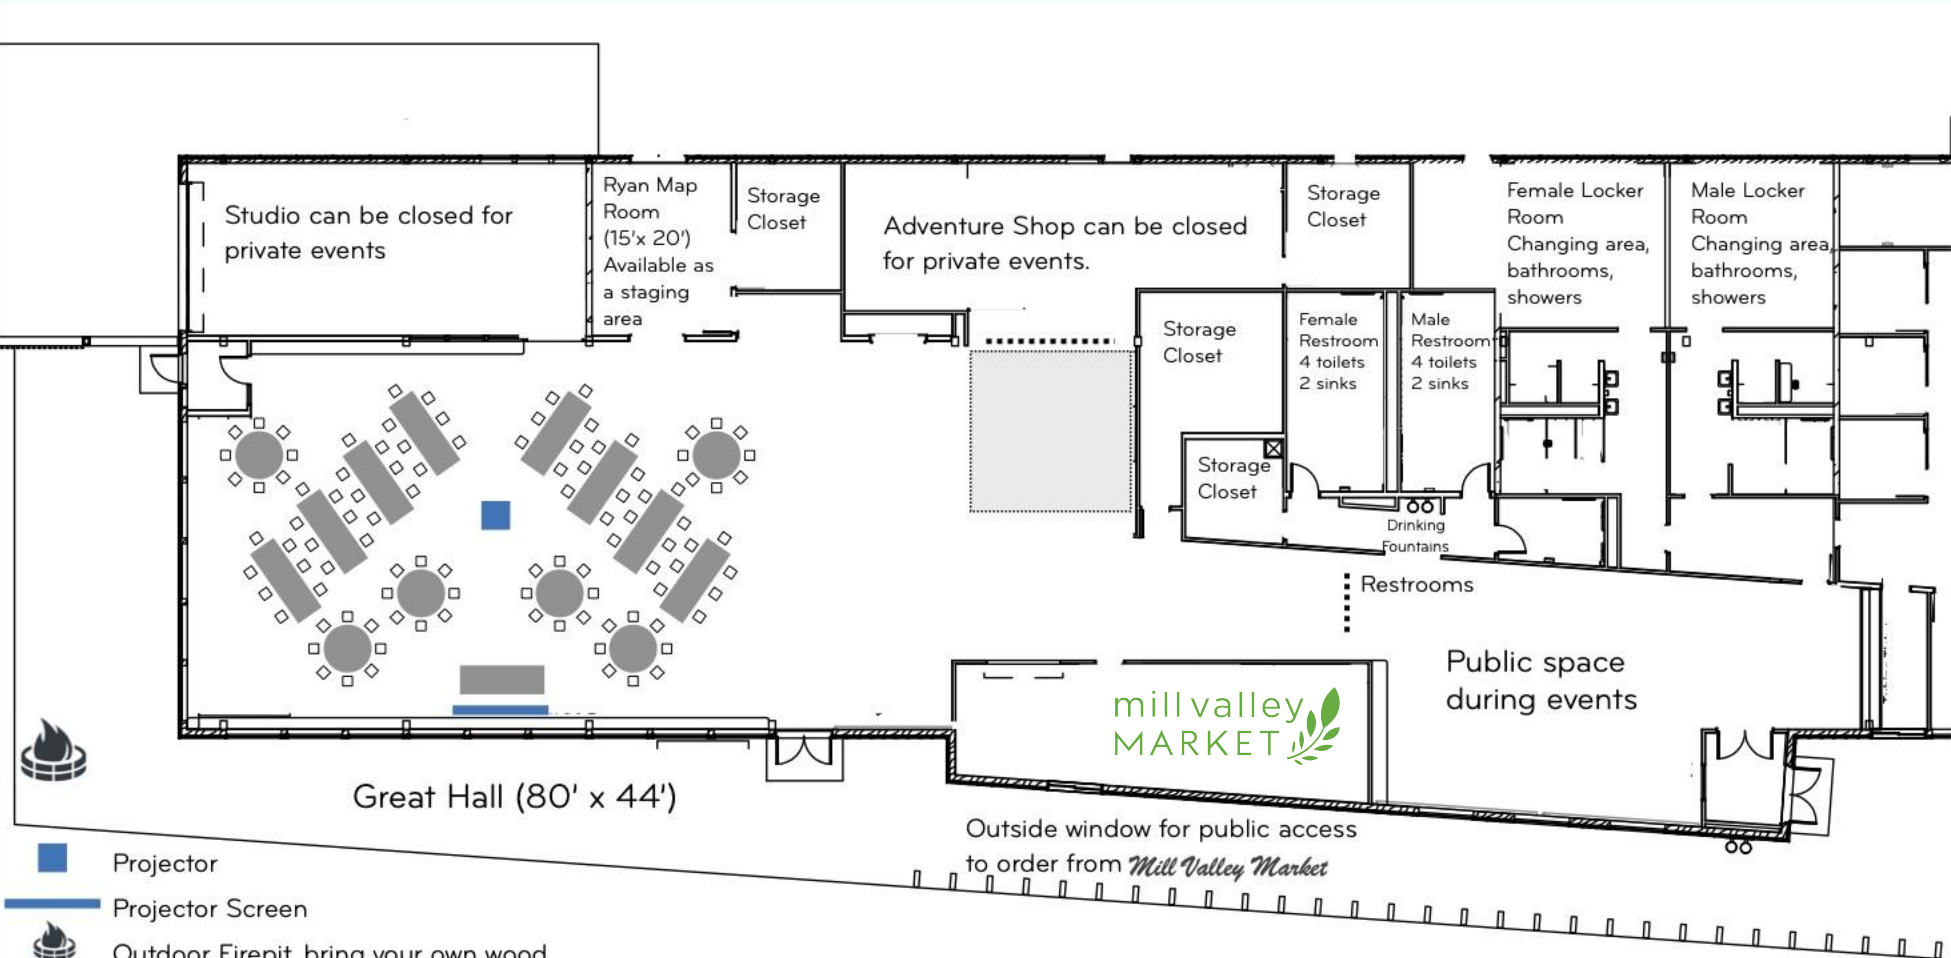

THE TRAILHEAD GREAT HALL

PRESENTATION LAYOUT, SEATS 120

-  Projector
-  Projector Screen
-  Outdoor Firepit, bring your own wood
-  8' x 3' Rectangular Table, each seats 8-10
-  60" Round Table, each seats 8-9
-  Adventure Shop is mobile and can be packed away for this additional 20' x 20' space.

Additional Tables available
 10 60" Round Tables
 4 30"x72" Rectangular Tables
 For an additional charge, Buffet Tables are available
 4 36"x72"x36"H Rectangular Tables